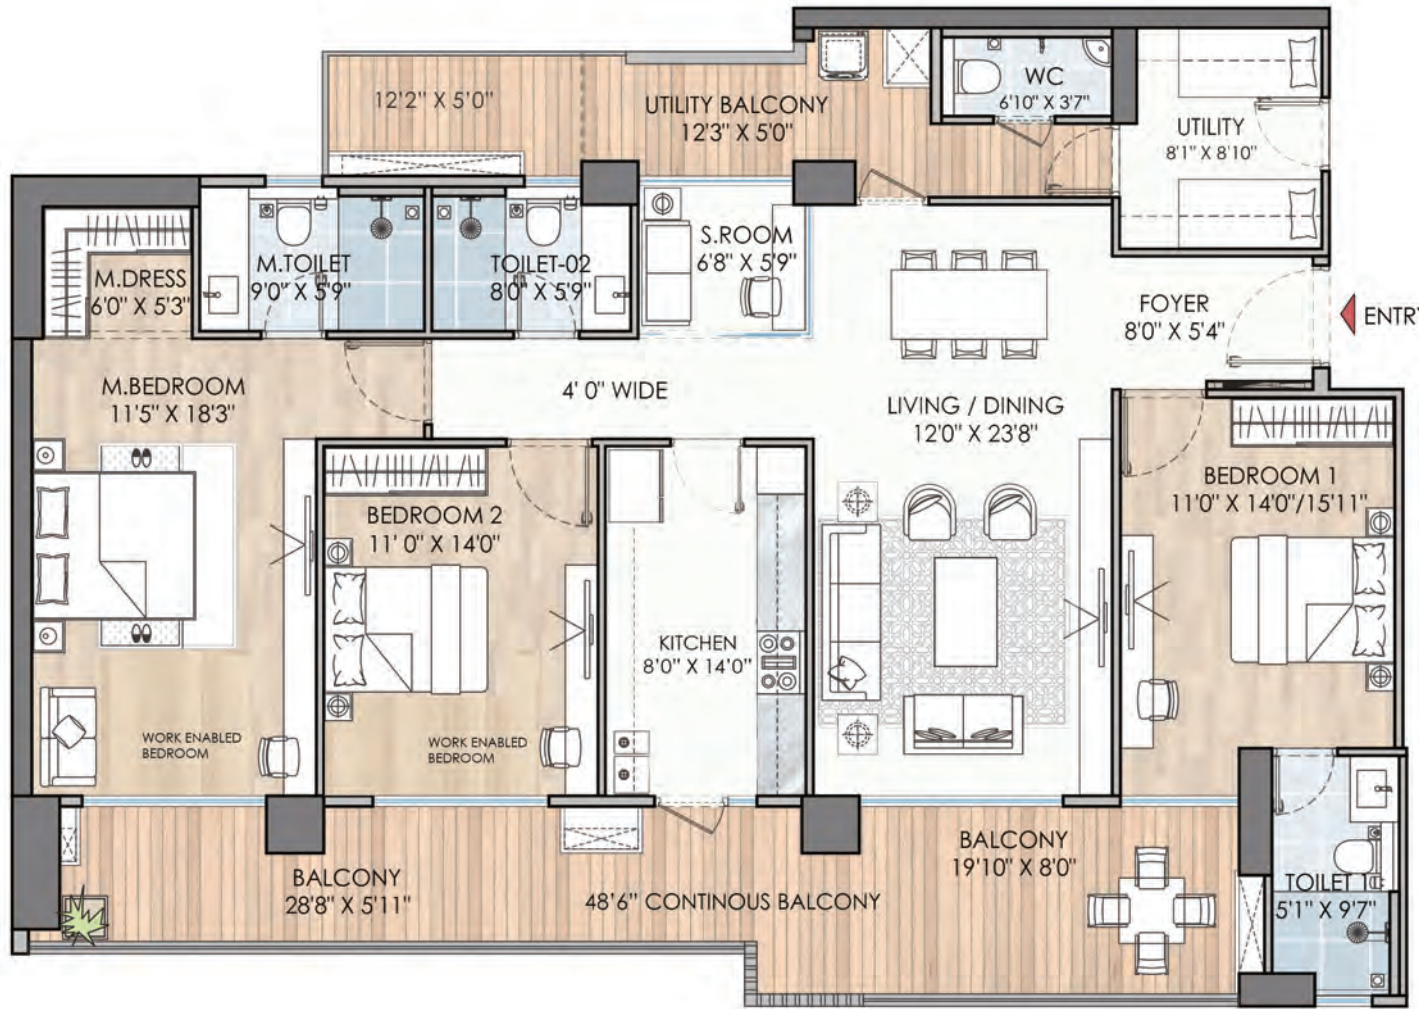

AEROCITY

A global business and lifestyle hub offers an array of business, luxury retail, entertainment, fine dining, nightlife and cultural options.

* Upcoming as per media reports

Floor Plans

TYPE 1 - 3BHK+3T+S(C)
UNIT - 2 & 4
2ND TO 32ND FLOOR

RERA CARPET AREA **122.97 SQ. M. (1323.65 SQ. FT.)**
BALCONY AREA **24.46 SQ. M. (263.30 SQ. FT.)**

1 SQ.M. = 10.764 SQ.FT.

TOWER A1 & A2

Floor Plans

TYPE 2 - 3BHK+3T+S(L1)
UNIT - 2 & 4
2ND TO 32ND FLOOR

RERA CARPET AREA **129.96 SQ. M. (1398.89 SQ. FT.)**
BALCONY AREA **36.03 SQ. M. (387.83 SQ. FT.)**