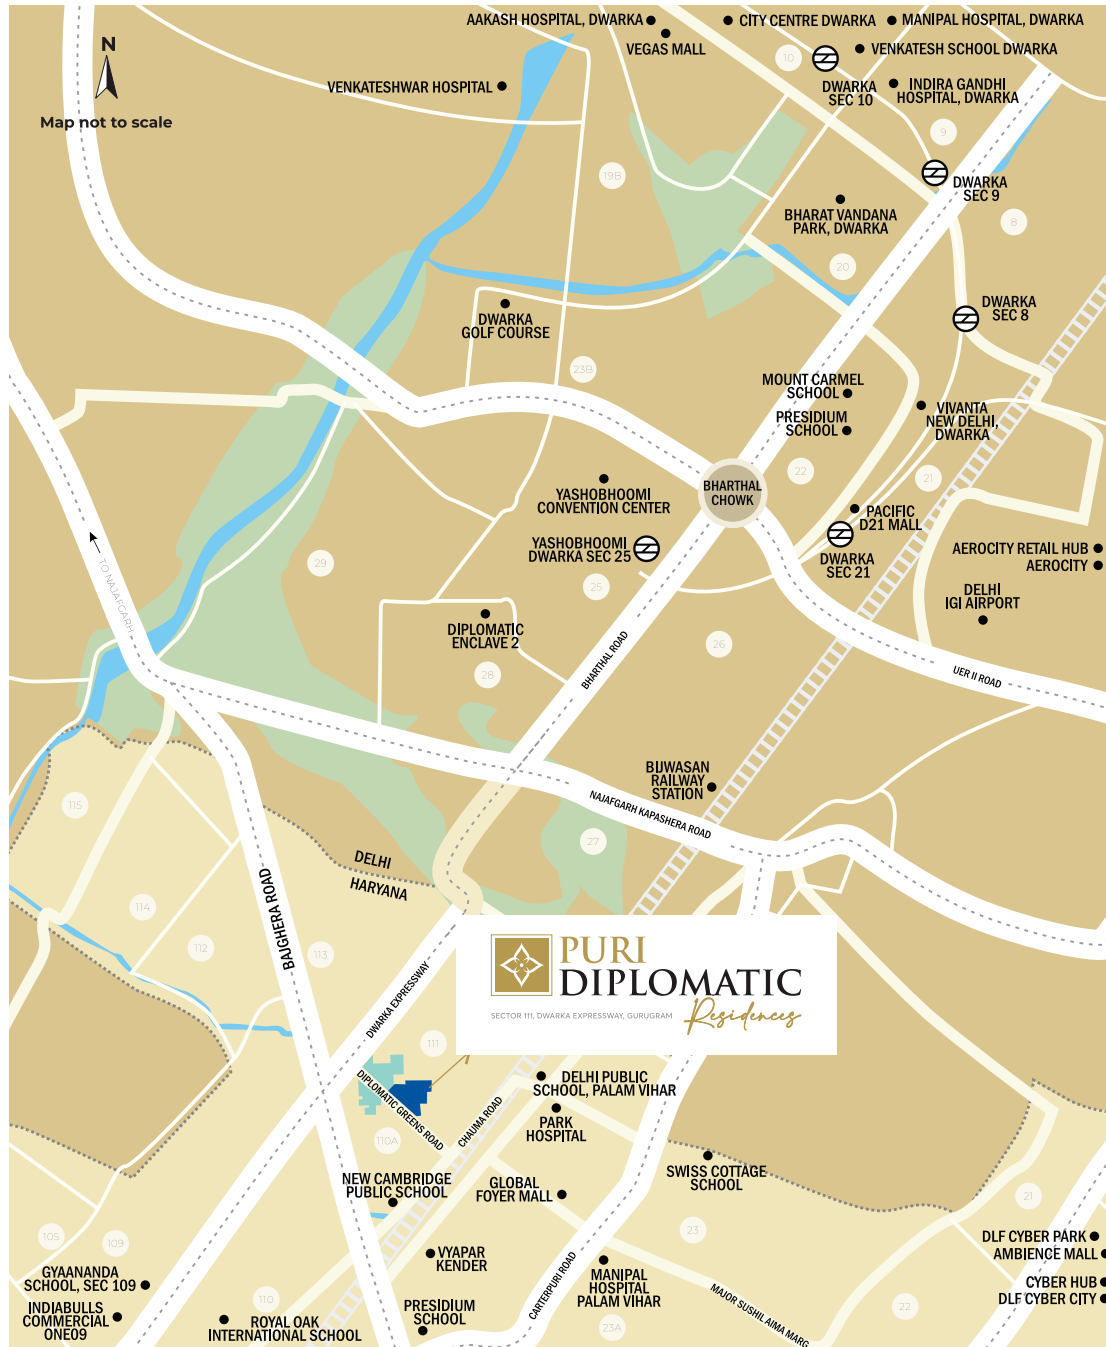

 **PURI**
DIPLOMATIC
Residences
SECTOR 111 DWARKA EXPRESSWAY, GURUGRAM

0 KM FROM DELHI

MINUTES AWAY FROM IGI AIRPORT, AEROCITY & YASHOBHOOMI

Live in Gurugram at the magnificent Puri Diplomatic Residences and enjoy Delhi.
Award-worthy luxurious residences, perfectly placed next to the newly
inaugurated **Dwarka Expressway**.

SECTOR 111, DWARKA EXPRESSWAY, GURUGRAM

Residences

Source: Puri Media

The Location

LIVE IN GURUGRAM
AND ENJOY DELHI

MAGNIFICENT RESIDENCES LOCATED IN SECTOR 111,
THE 1ST SECTOR OF DWARKA EXPRESSWAY ON
DELHI-GURUGRAM BORDER

The Location

KNOW YOUR NEIGHBOURHOOD

IMPORTANT LANDMARKS

IGI AIRPORT
YASHOBHOOMI CONVENTION CENTRE
DIPLOMATIC ENCLAVE 2
VEGAS MALL
PACIFIC D21 MALL
BHARAT VANDANA PARK
AEROCITY
DLF CYBER PARK
DLF CYBER CITY

QUALITY HEALTHCARE

MANIPAL HOSPITAL, DWARKA
AAKASH HOSPITAL, DWARKA
VENKATESHWAR HOSPITAL
PARK HOSPITAL
MANIPAL HOSPITAL, PALAM VIHAR
INDIRA GANDHI HOSPITAL, DWARKA

The Location

SECTOR 111, DWARKA EXPRESSWAY, GURUGRAM