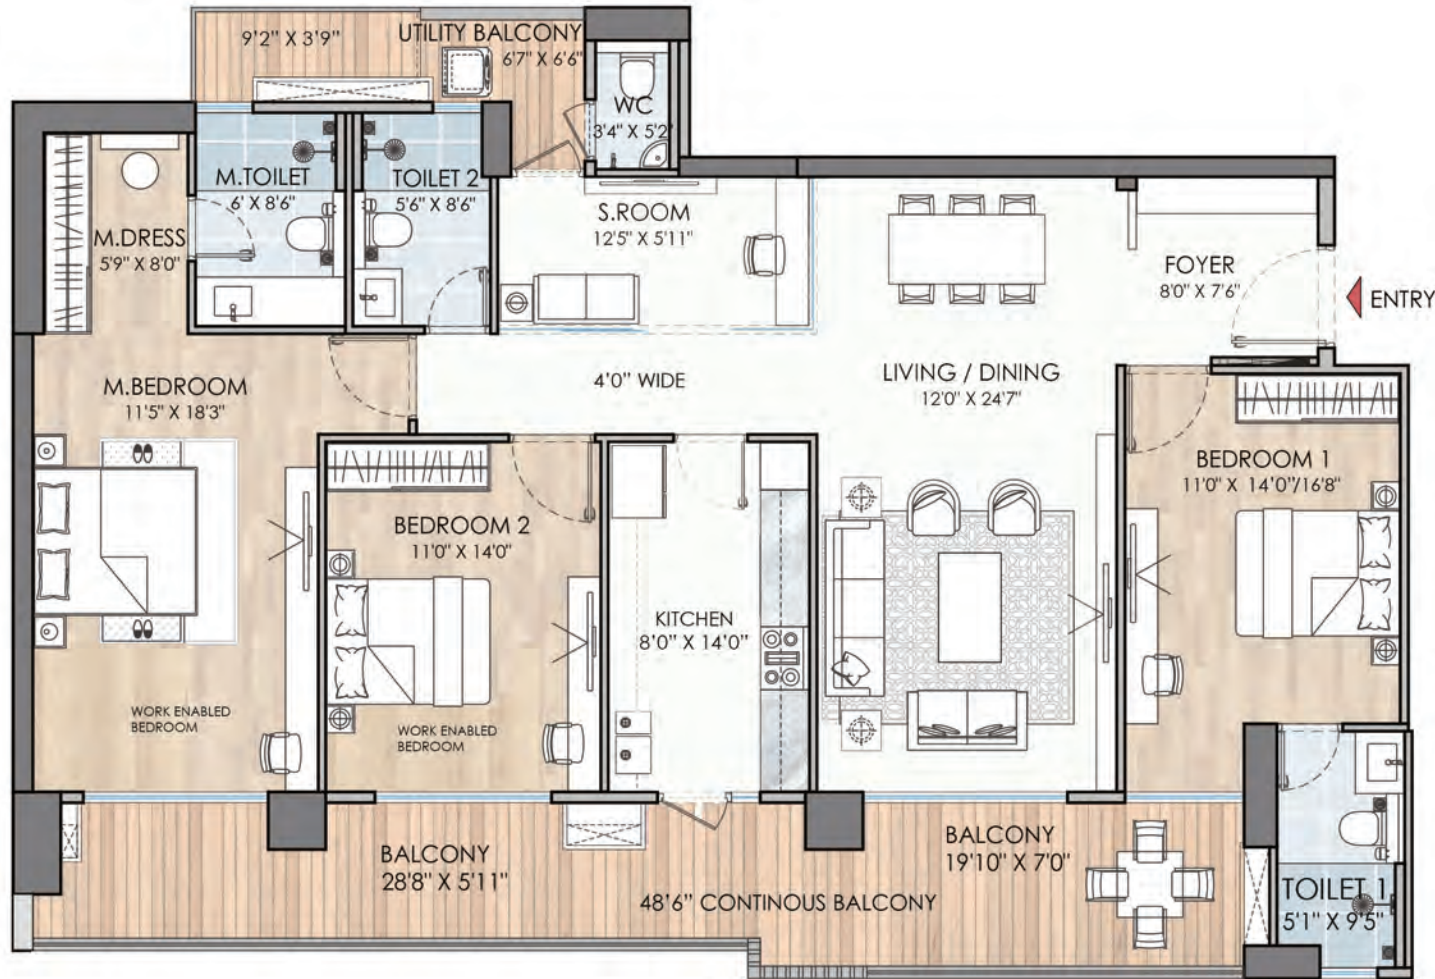

Floor Plans

TYPE 3 - 3BHK+3T+S(L2)
UNIT - 4
2ND TO 32ND FLOOR

RERA CARPET AREA **130.53 SQ. M. (1405.02 SQ. FT.)**
BALCONY AREA **29.60 SQ. M. (318.61 SQ. FT.)**

1 SQ.M. = 10.764 SQ.FT.

TOWER B3